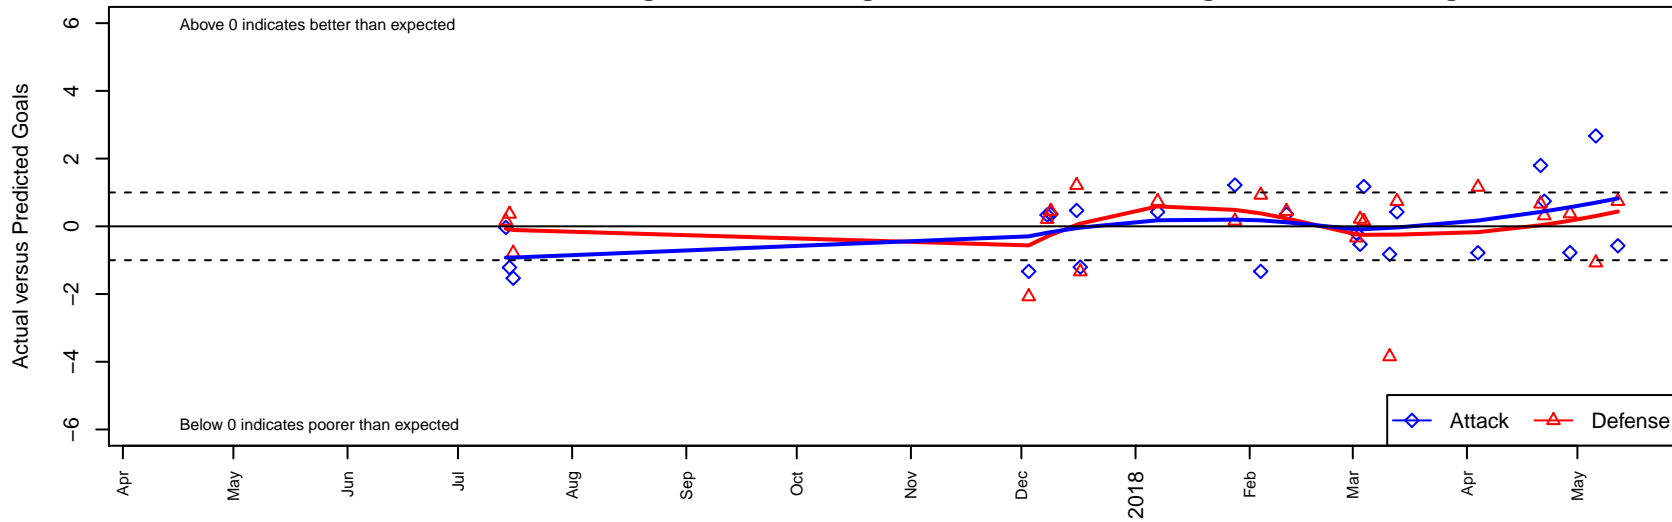

Eastside FC Red G02

Eastside FC
 Preston, WA
 G02 total strength=1759
 attack=25.1 defense=30.81
 fall league = RCL G02 Div 1
 notes= Lombard 2016

alt names used:
 EASTSIDE FC 02 EASTSIDE REIGN A2 (WA)
 EASTSIDE FC G02 REIGN ACEDEMY 2 (WA)
 G02 Eastside Reign A2
 G02 Eastside Reign A2

Venues played:
 2017 Nike Crossfire Challenge Super Group U'
 2017 RCL G02 Div 1
 2017 Timbers Winter Showcase 2002 FWRL U
 2017 WYS Championship G02

Eastside FC Red G02
 Dots are actual minus expected GF (blue circles) and GA (red triangles).
 Blue line is smoothed change in attack strength. Red is smoothed change in defense strength.

**attack and defense variance (black dot)
relative to other teams
and top 10 in region**

**attack and defense rating
relative to others at age
and all opponents in last 13 months**

Performance relative to 13 month average