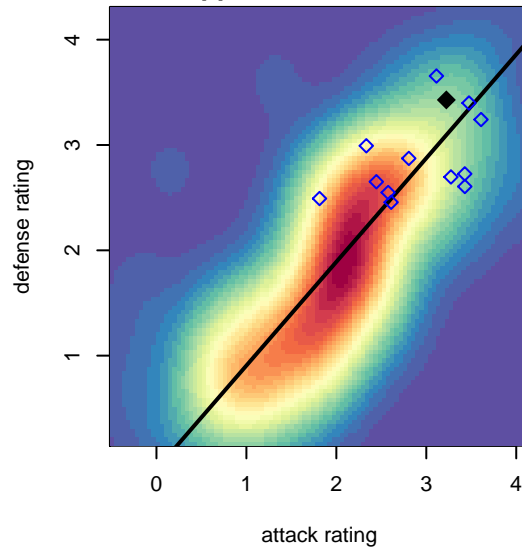

Eastside FC Red G02

Eastside FC
 Preston, WA
 G02 total strength=1759
 attack=25.1 defense=30.81
 fall league = RCL G02 Div 1
 notes= Lombard 2016

alt names used:
 EASTSIDE FC 02 EASTSIDE REIGN A2 (WA)
 EASTSIDE FC G02 REIGN ACEDEMY 2 (WA)
 G02 Eastside Reign A2
 G02 Eastside Reign A2

Venues played:
 2017 Nike Crossfire Challenge Super Group U'
 2017 RCL G02 Div 1
 2017 Timbers Winter Showcase 2002 FWRL U
 2017 WYS Championship G02

Eastside FC Red G02
 Dots are actual minus expected GF (blue circles) and GA (red triangles).
 Blue line is smoothed change in attack strength. Red is smoothed change in defense strength.

**attack and defense variance (black dot)
relative to other teams
and top 10 in region**

**attack and defense rating
relative to others at age
and all opponents in last 13 months**

Performance relative to 13 month average