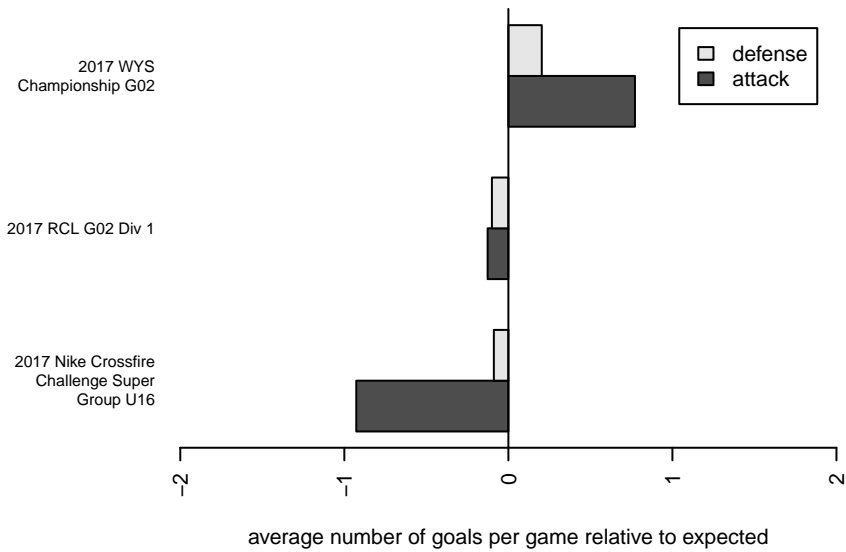

Eastside FC Red G02

Eastside FC
 Preston, WA
 G02 total strength=1759
 attack=25.1 defense=30.81
 fall league = RCL G02 Div 1
 notes= Lombard 2016

alt names used:
 EASTSIDE FC 02 EASTSIDE REIGN A2 (WA)
 EASTSIDE FC G02 REIGN ACEDEMY 2 (WA)
 G02 Eastside Reign A2
 G02 Eastside Reign A2

Venues played:
 2017 Nike Crossfire Challenge Super Group U'
 2017 RCL G02 Div 1
 2017 Timbers Winter Showcase 2002 FWRL U
 2017 WYS Championship G02

Eastside FC Red G02
 Dots are actual minus expected GF (blue circles) and GA (red triangles).
 Blue line is smoothed change in attack strength. Red is smoothed change in defense strength.

**attack and defense variance (black dot)
relative to other teams
and top 10 in region**

**attack and defense rating
relative to others at age
and all opponents in last 13 months**

Performance relative to 13 month average