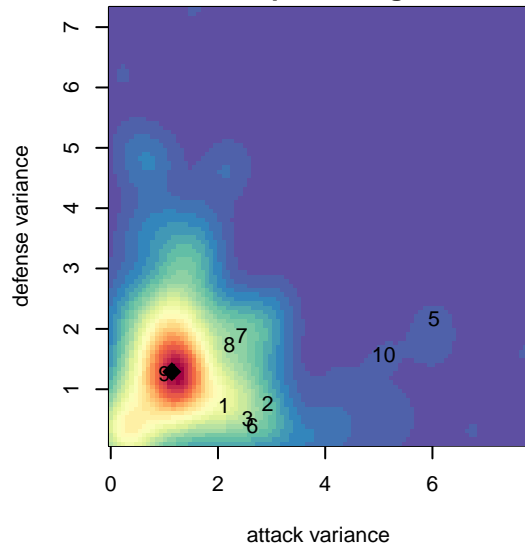

Eastside FC Red G02

Eastside FC
 Preston, WA
 G02 total strength=1759
 attack=25.1 defense=30.81
 fall league = RCL G02 Div 1
 notes= Lombard 2016

alt names used:
 EASTSIDE FC 02 EASTSIDE REIGN A2 (WA)
 EASTSIDE FC G02 REIGN ACEDEMY 2 (WA)
 G02 Eastside Reign A2
 G02 Eastside Reign A2

Venues played:
 2017 Nike Crossfire Challenge Super Group U'
 2017 RCL G02 Div 1
 2017 Timbers Winter Showcase 2002 FWRL U
 2017 WYS Championship G02

Eastside FC Red G02
 Dots are actual minus expected GF (blue circles) and GA (red triangles).
 Blue line is smoothed change in attack strength. Red is smoothed change in defense strength.

**attack and defense variance (black dot)
relative to other teams
and top 10 in region**

**attack and defense rating
relative to others at age
and all opponents in last 13 months**

Performance relative to 13 month average