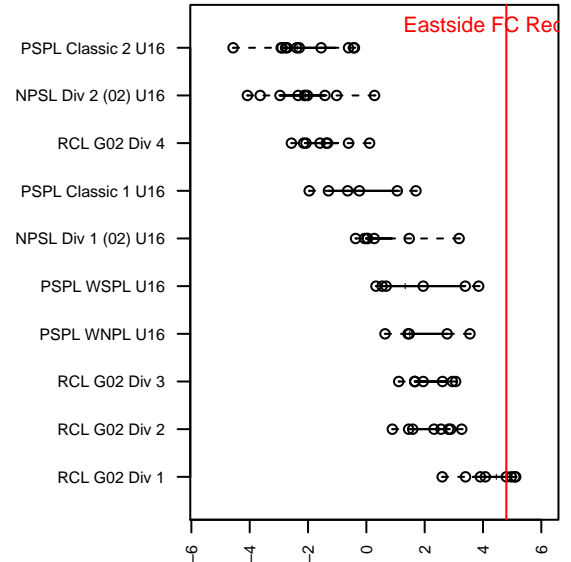

Eastside FC Red G02

Eastside FC
 Preston, WA
 G02 total strength=1759
 attack=25.1 defense=30.81
 fall league = RCL G02 Div 1
 notes= Lombard 2016

alt names used:
 EASTSIDE FC 02 EASTSIDE REIGN A2 (WA)
 EASTSIDE FC G02 REIGN ACEDEMY 2 (WA)
 G02 Eastside Reign A2
 G02 Eastside Reign A2

Venues played:
 2017 Nike Crossfire Challenge Super Group U'
 2017 RCL G02 Div 1
 2017 Timbers Winter Showcase 2002 FWRL U
 2017 WYS Championship G02

Eastside FC Red G02
 Dots are actual minus expected GF (blue circles) and GA (red triangles).
 Blue line is smoothed change in attack strength. Red is smoothed change in defense strength.

**attack and defense variance (black dot)
relative to other teams
and top 10 in region**

**attack and defense rating
relative to others at age
and all opponents in last 13 months**

Performance relative to 13 month average